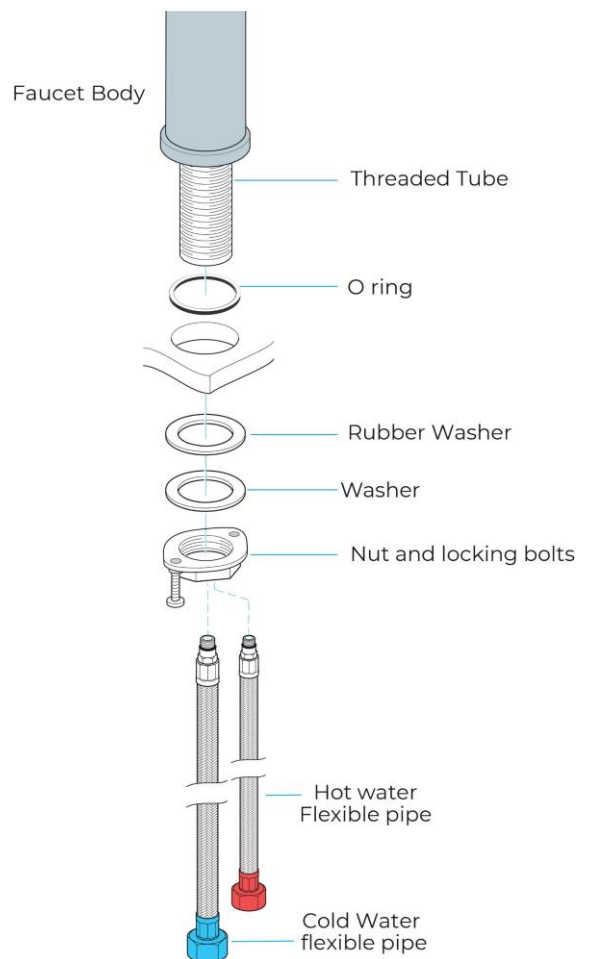

AMIENS SINGLE HANDLE BATHROOM SINK FAUCET SPECS

Specs:

- Color : White
- Plug Profile : Deck Mount
- Style : Waterfall Spout Faucet
- Material : Brass
- Pattern : Contemporary
- Shape : Aerator Spout
- Flow Rate : 2.2 Gallons Per Minute
- Handle/Lever Placement : Single Handle On
- The Faucet Center Head
- Batteries Required : No
- Valve core material : ceramic
- Top high quality ceramic cartridge : unique design