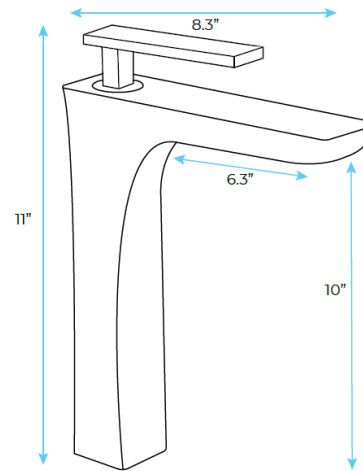

AMIENS SINGLE HANDLE BATHROOM SINK FAUCET SPECS

Specs:

- Color : White
- Plug Profile : Deck Mount
- Style : Waterfall Spout Faucet
- Material : Brass
- Pattern : Contemporary
- Shape : Aerator Spout
- Flow Rate : 2.2 Gallons Per Minute
- Handle/Lever Placement : Single Handle On
- The Faucet Center Head
- Batteries Required : No
- Valve core material : ceramic
- Top high quality ceramic cartridge : unique design